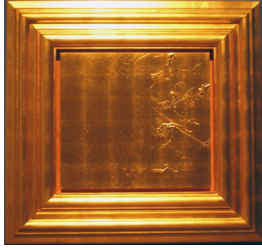

Christian Eckart
Work and Projects

October 15 - November 21, 2009

1

Christian Eckart
Icon Fragment, 1998
Gold leaf on wood
63 x 40 x 2 in.

2

Christian Eckart
Intersecting Orbits Multiple,
2009
Mirror polished stainless steel
15 x 22 x 20 inches
38.1 x 55.9 x 50.8 cm
Edition 1/9

3

Christian Eckart
Zootrope Painting, 2006-07
Mirror polished stainless steel
15 x 22 x 20 inches
38.1 x 55.9 x 50.8 cm
Edition of 3 A.P.

4

Christian Eckart
Zootrope Painting, 2006-07
Mirror polished stainless steel
15 x 22 x 20 inches
38.1 x 55.9 x 50.8 cm
Edition of 3 A.P.

5

Christian Eckart

Detail Painting #570, 1994

23 karat double thick gold-leaf
on birch plywood with pine and
poplar moulding

25.5 x 27 inches

64.8 x 68.6 cm