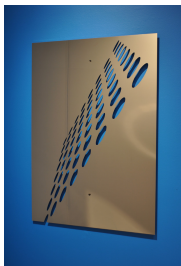

Christian Eckart
Work and Projects

October 15 - November 21, 2009

1

Christian Eckart
Icon Fragment, 1998
Gold leaf on wood
63 x 40 x 2 in.

2

Christian Eckart
Intersecting Orbits Multiple,
2009
Mirror polished stainless steel
15 x 22 x 20 inches
38.1 x 55.9 x 50.8 cm
Edition 1/9

3

Christian Eckart
Zootrope Painting, 2006-07
Mirror polished stainless steel
15 x 22 x 20 inches
38.1 x 55.9 x 50.8 cm
Edition of 3 A.P.

4

Christian Eckart
Zootrope Painting, 2006-07
Mirror polished stainless steel
15 x 22 x 20 inches
38.1 x 55.9 x 50.8 cm
Edition of 3 A.P.

5

Christian Eckart

Detail Painting #570, 1994

23 karat double thick gold-leaf
on birch plywood with pine and
poplar moulding

25.5 x 27 inches

64.8 x 68.6 cm